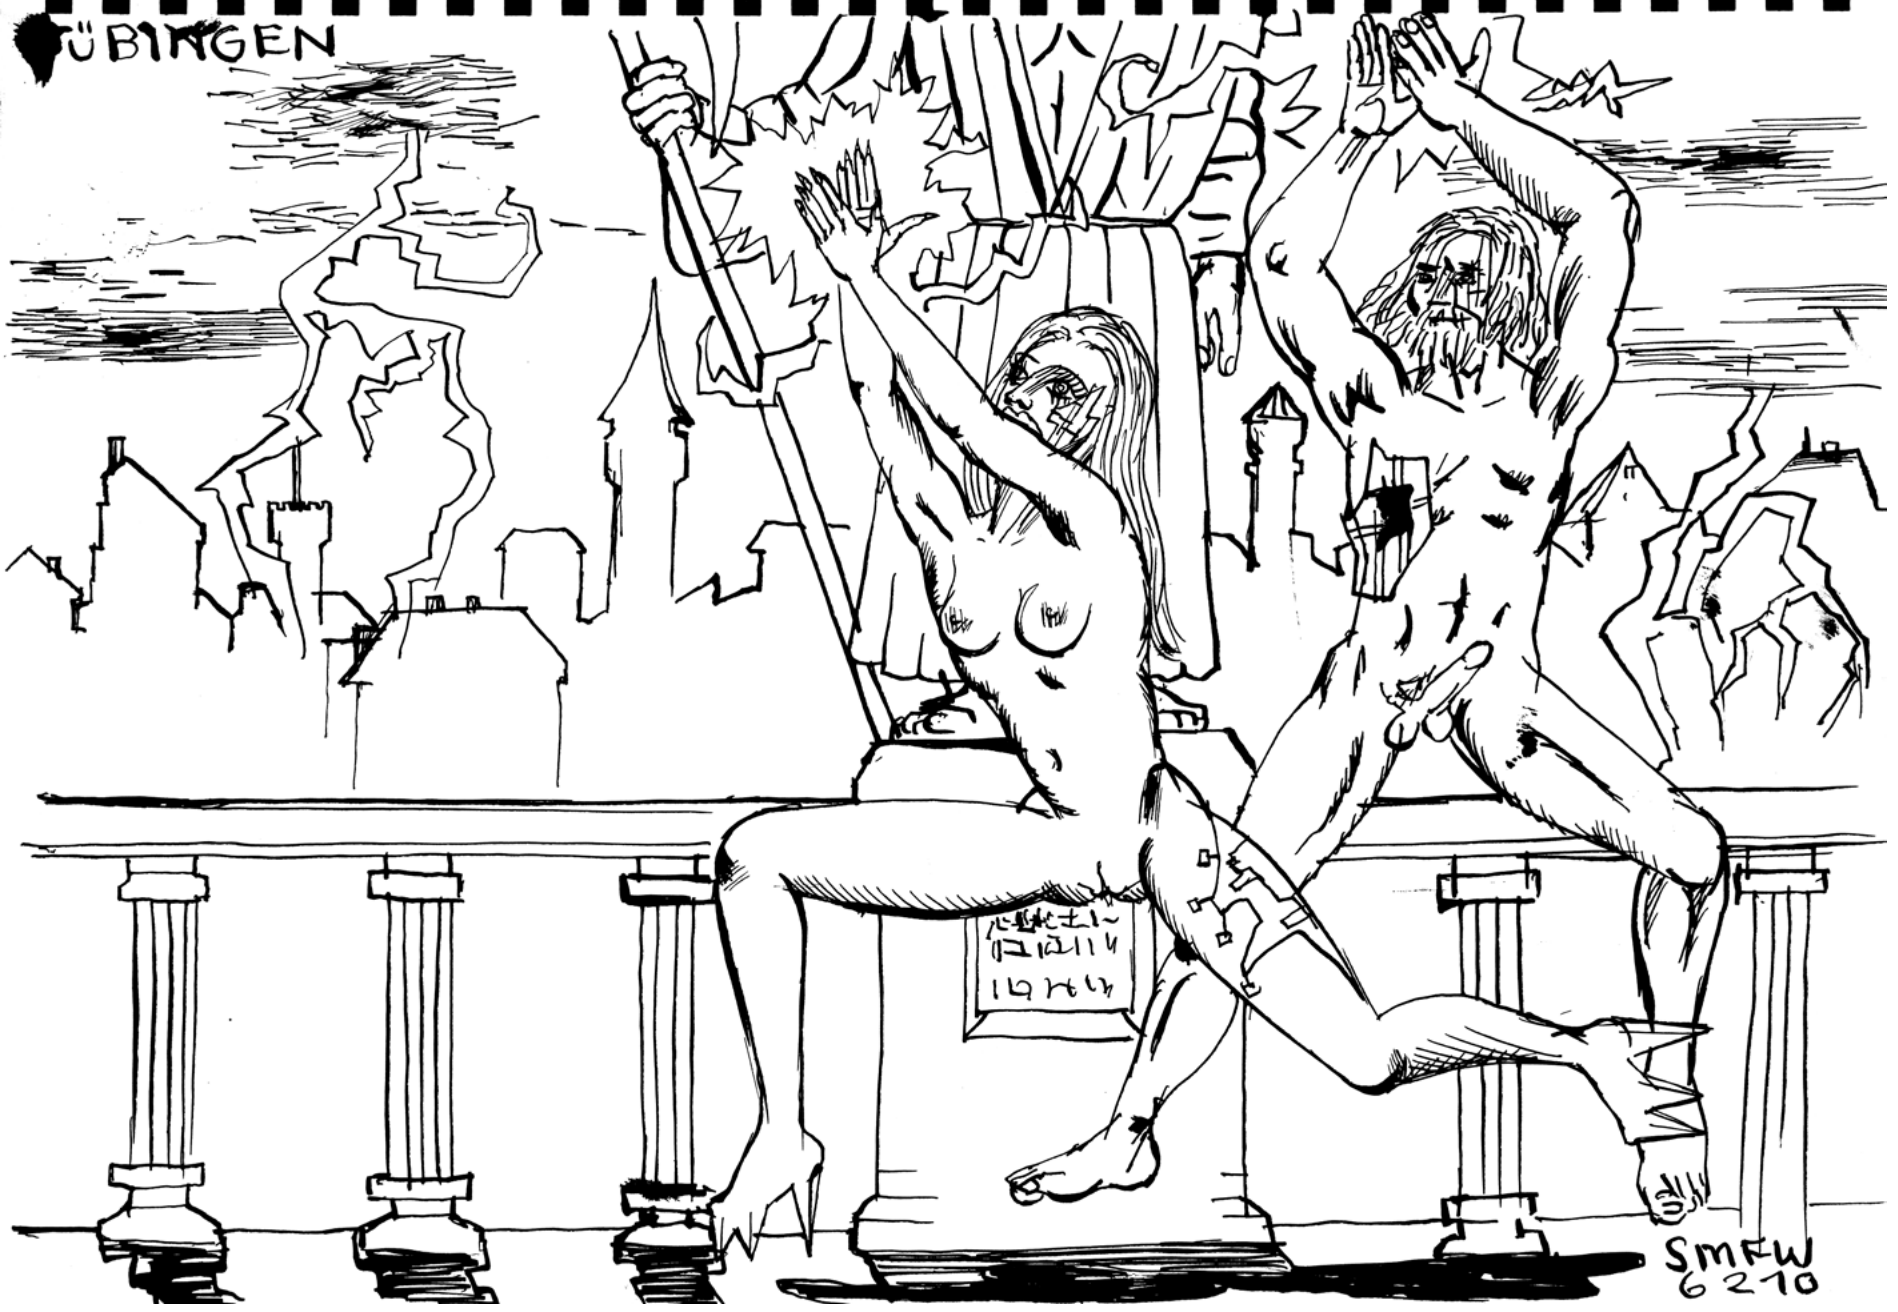

Bad Romance · Ink and Watercolours on Paper · Din A3 · 2010

TÜBINGEN

Tübingen · Ink and Watercolours on Paper · Din A3 · 2010

Zuviel · Wood · Size variable · 2010

Installation view

Tübingen · Oil on Canvas · 1 x 1,85 m · 2010