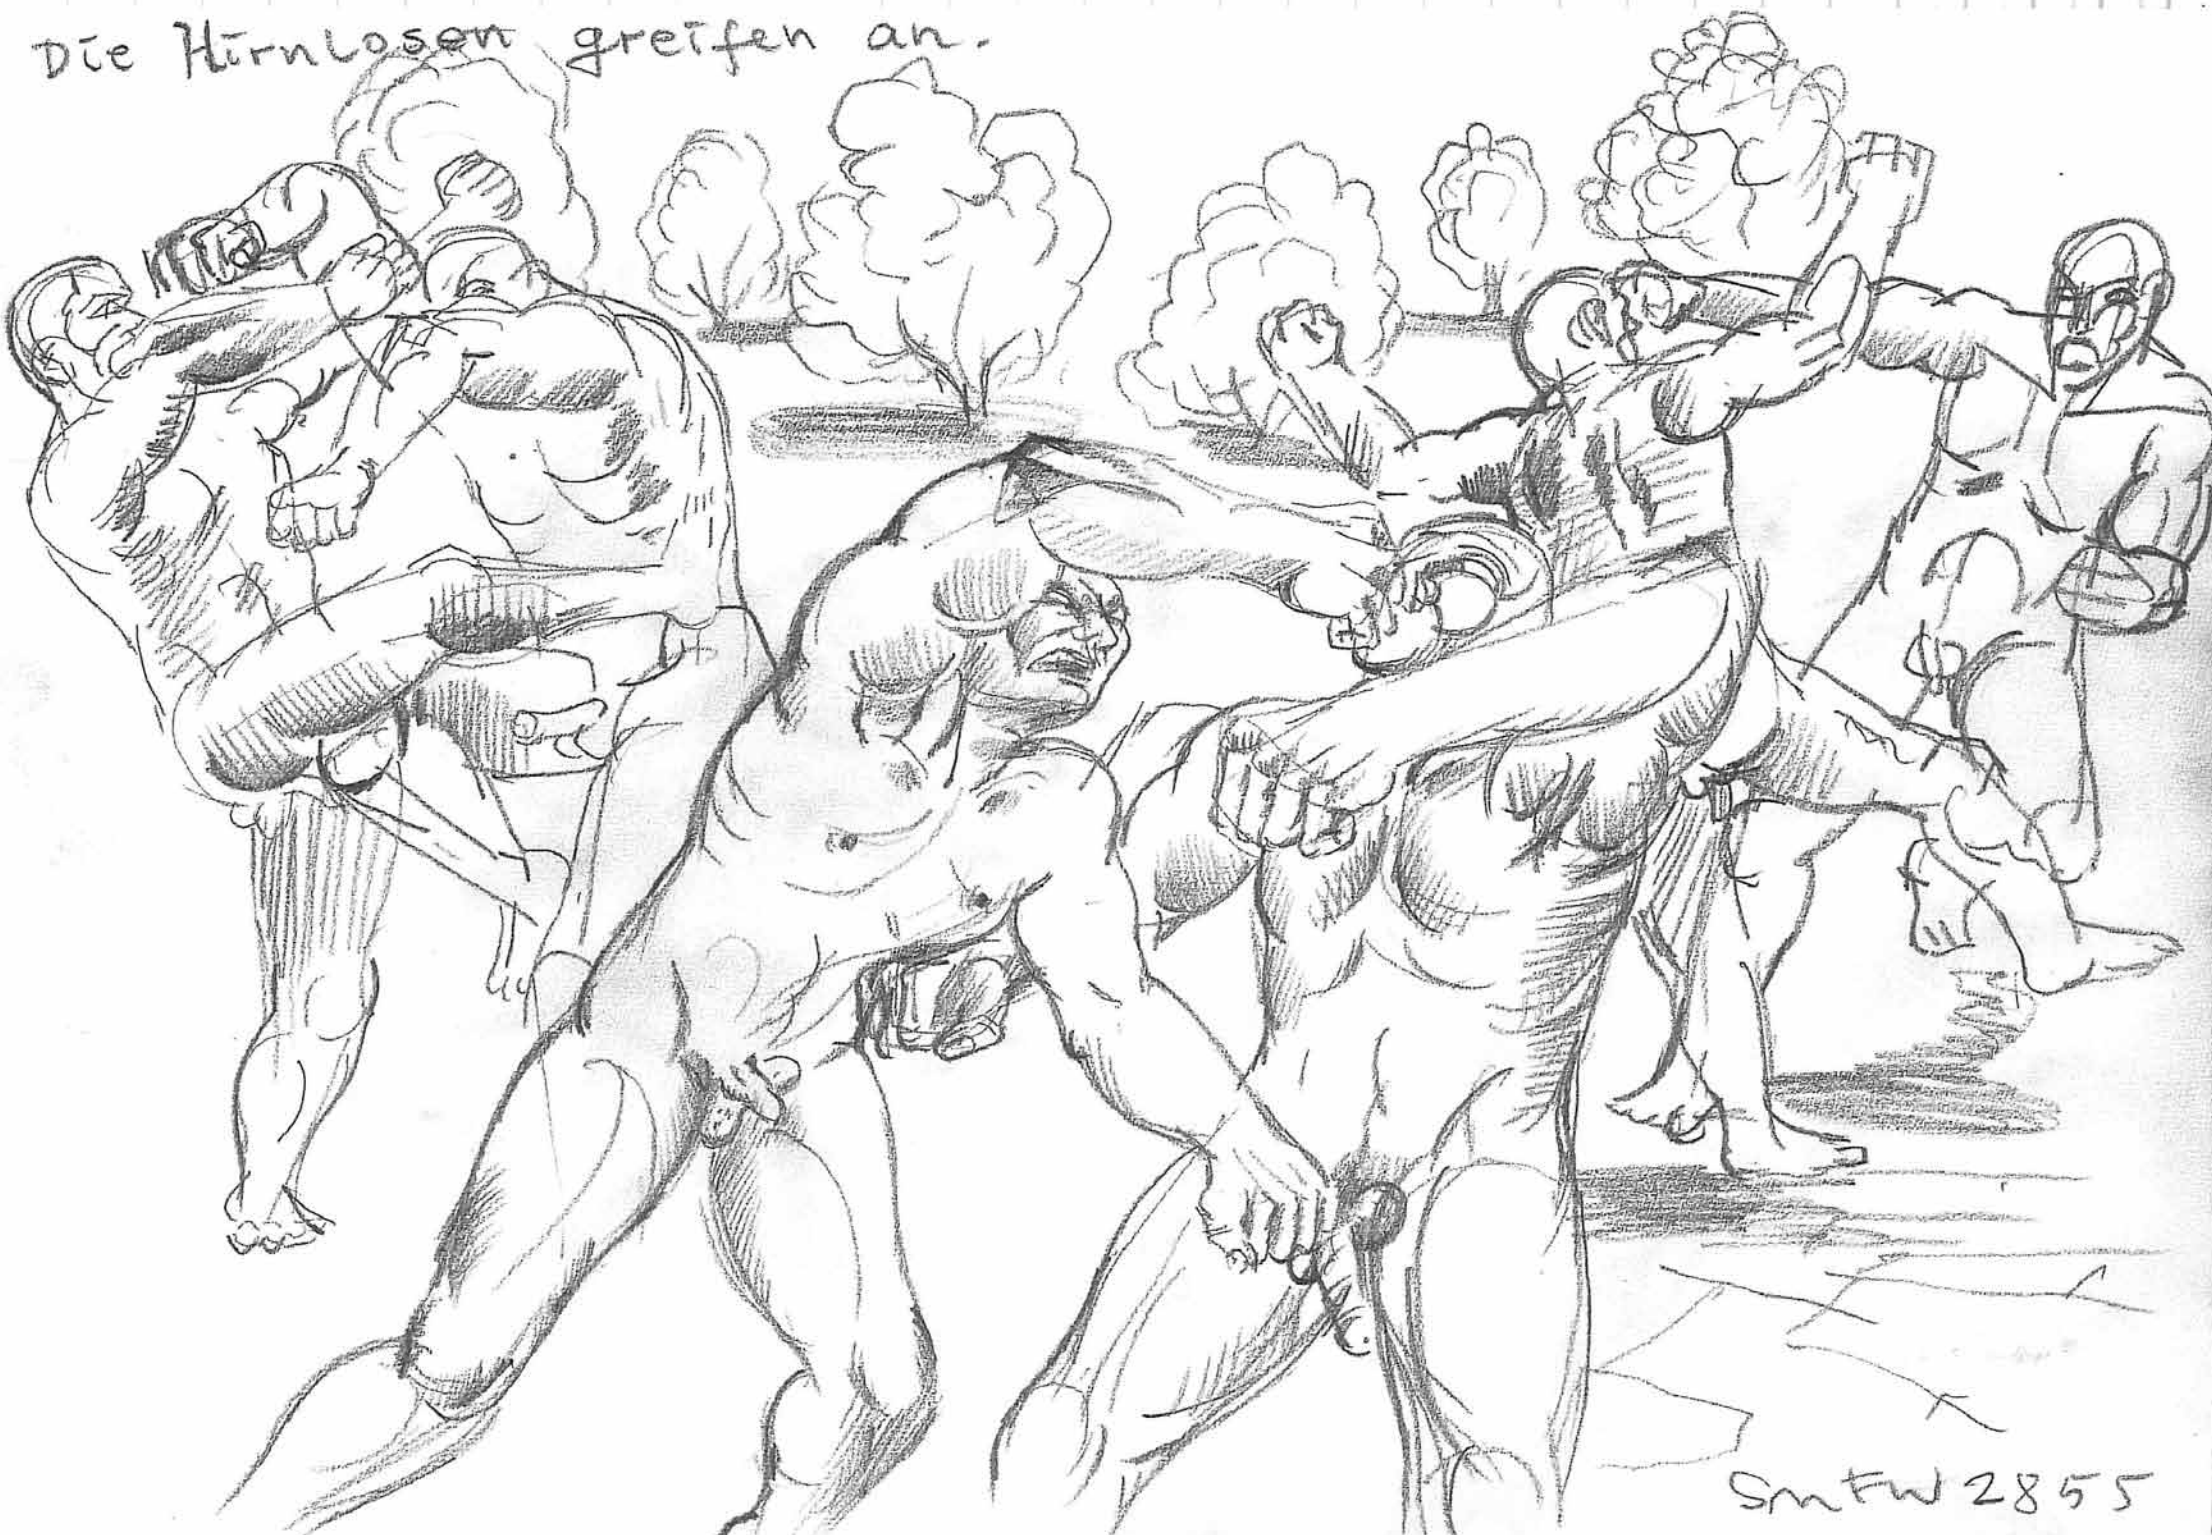

Die Hirnlosen greifen an.

SmFW 2855