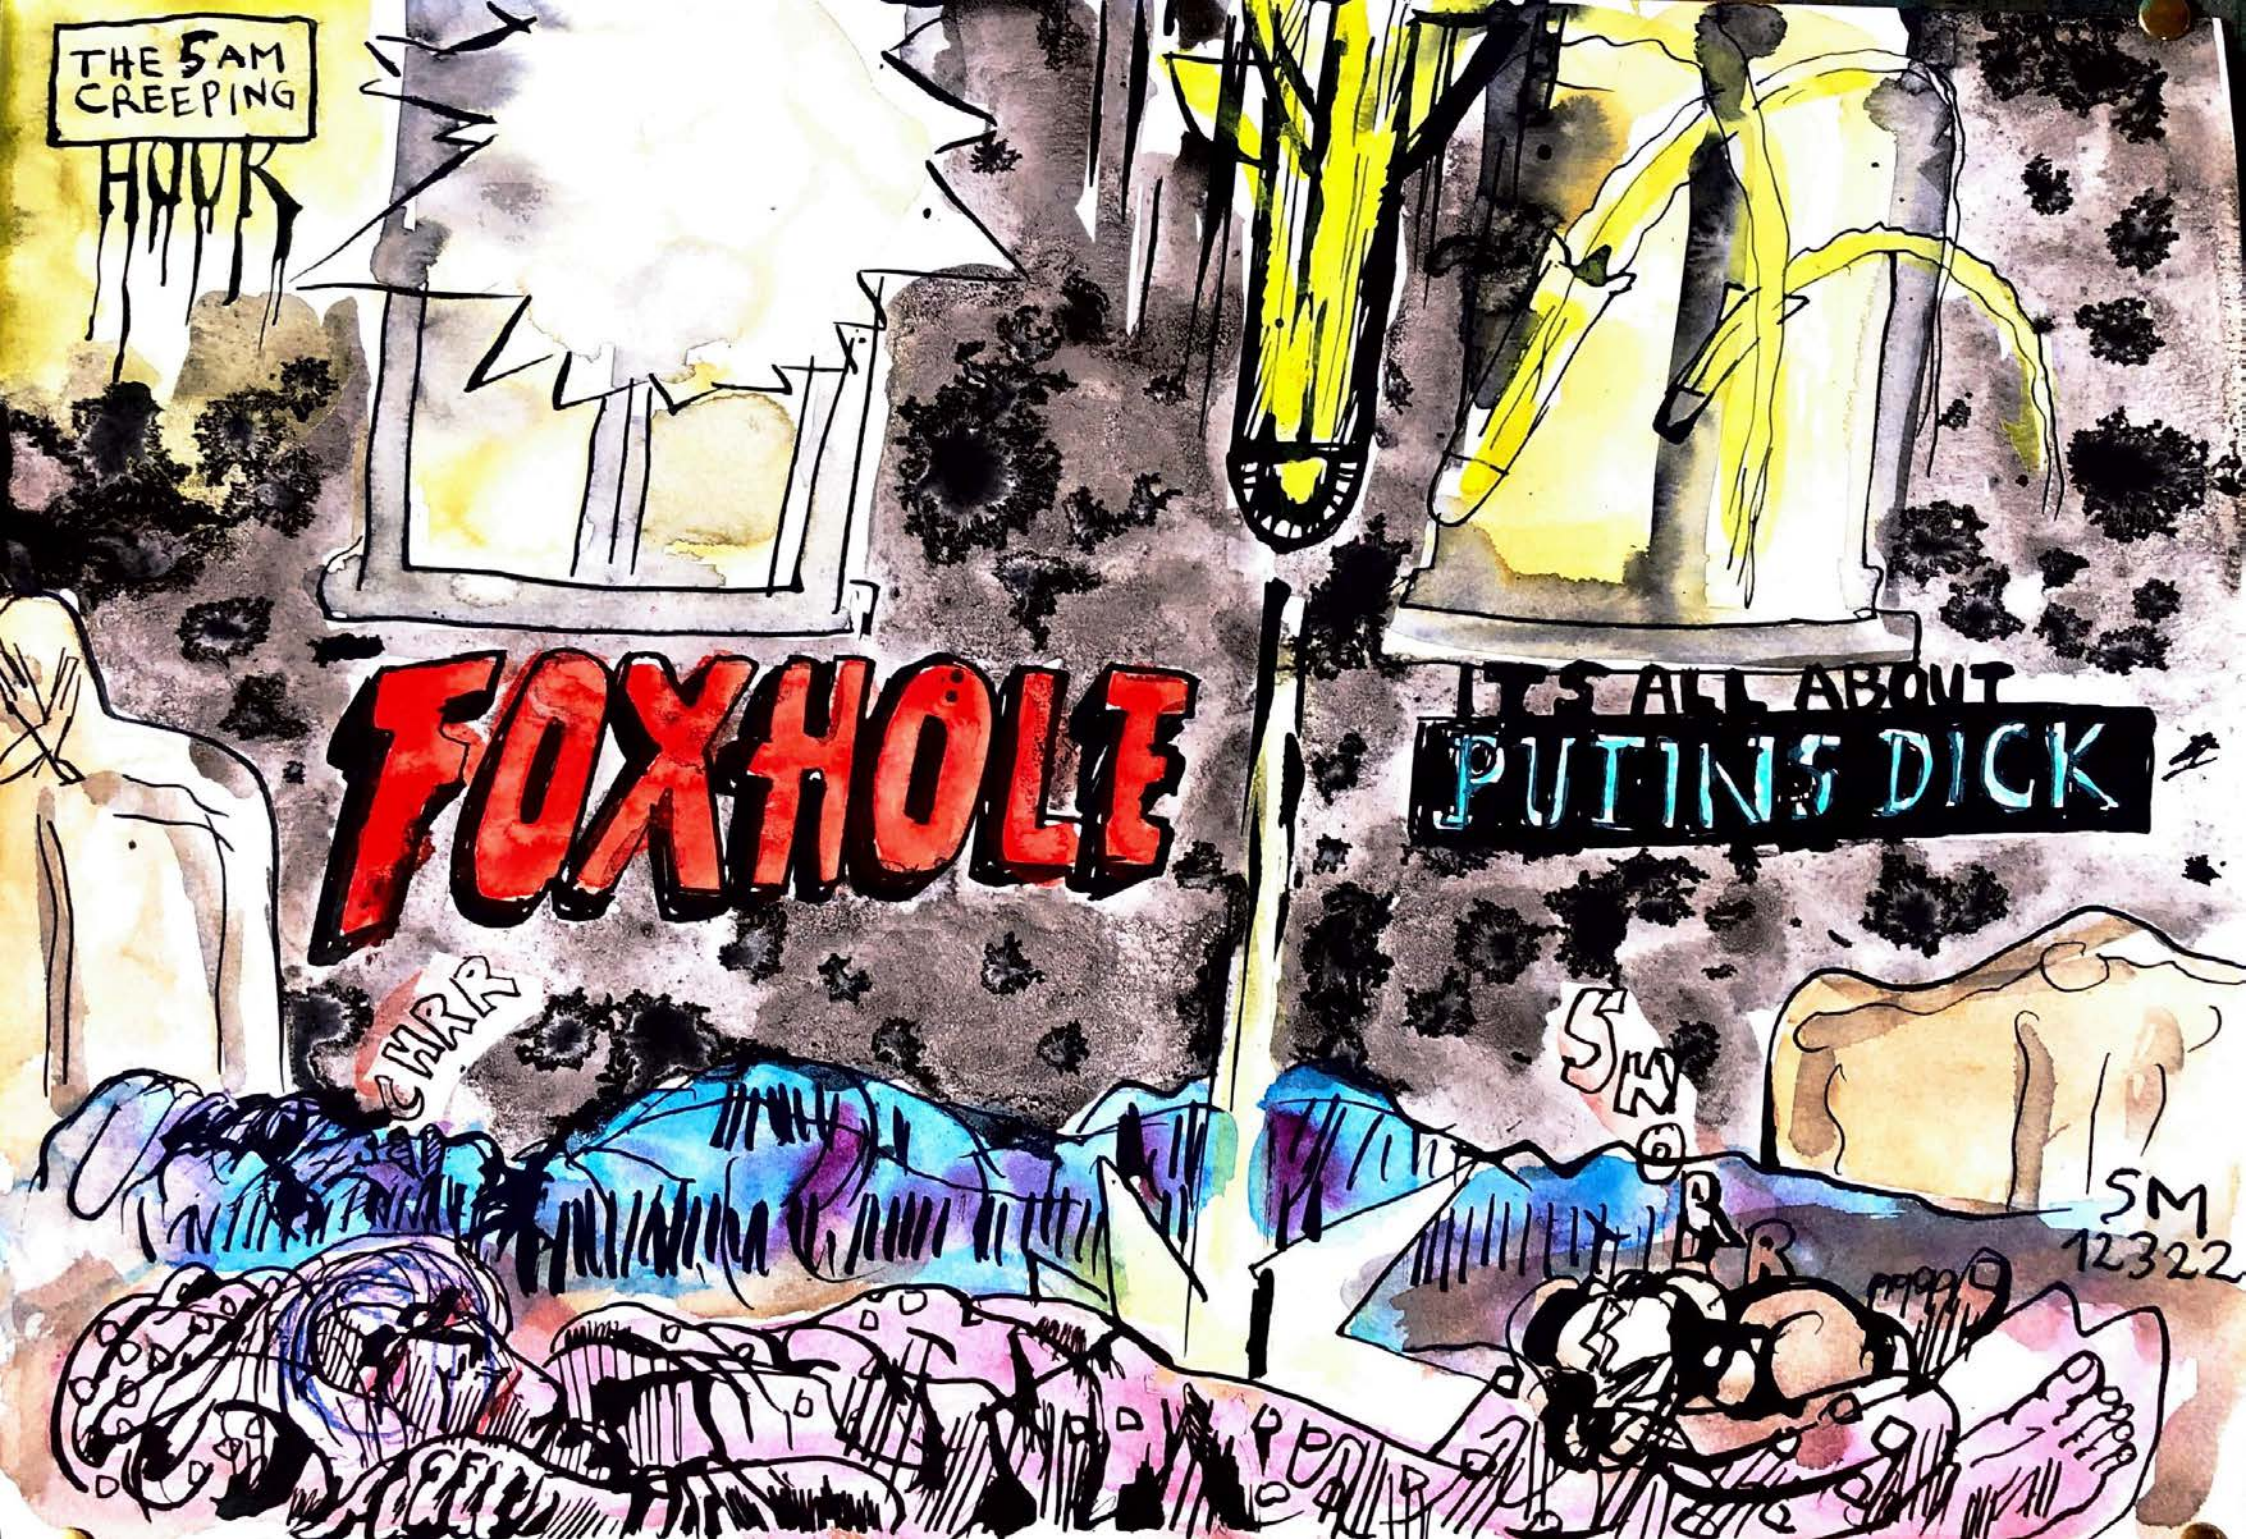

THE 5AM  
CREEPING

HOUR

# FOXHOLE

IT'S ALL ABOUT  
PUTTING DICK

CHRR

SM

SM  
12322

THIS IS  
WAR  
IN THE

TRYING TO FIND A VOICE WITH  
A PEN THATS UNSURE

# FOXHOLE

SM  
11322

WAR IS

HELL

ANY  
TIME--  
ANY  
PLACE--

WAR IS  
HELL!!

BLINKING INTO THE PRE-SPRING SUN

SM  
13322